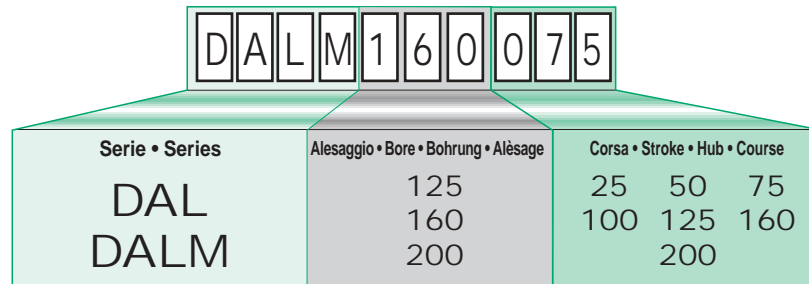

N.B.: I sensori sono forniti a richiesta. • Sensors are supplied on request.
Die Sensoren werden auf Wunsch geliefert. • Les capteurs sont livrés sur demande.

CORSE STANDARD • STANDARD STROKES
STANDARDHUB • COURSES STANDARDS

Serie Serie	mm. Ø mm.	25	50	75	100	125	160	200	
		DAL	●	●	●	●	●	●	●
DALM	125	●	●	●	●	●	●	●	
	160	●	●	●	●	●	●	●	
	200	●	●	●	●	●	●	●